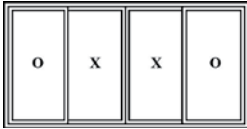

4-Panel Contemporary Slider