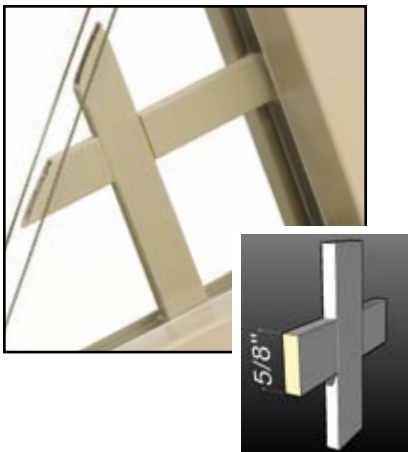

5/8 inch flat grids