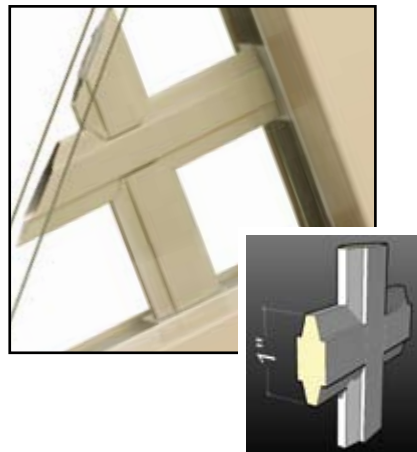

1 inch sculptured grids