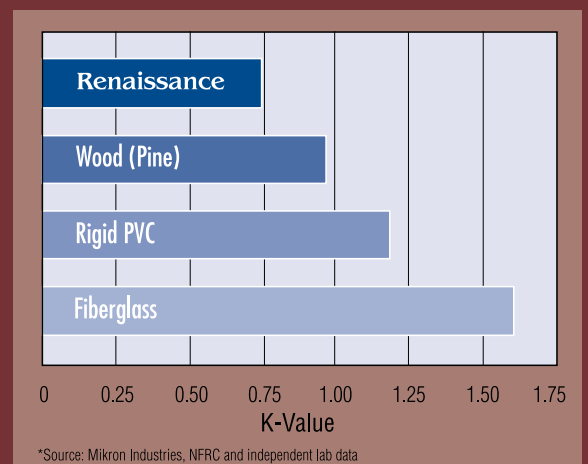

The Renaissance Series:

Once you see it,
wood starts to lose its luster.

Our Renaissance Series composite sliding patio doors combine top-of-the-line performance, energy efficiency and stunning aesthetics for a true wood look with none of the upkeep. Whether you want to frame your spectacular view or just let in as much light as possible, the Renaissance Series features a narrow sash and frame profile that maximizes your viewing area. With sizes up to 16 feet wide and eight feet tall, these doors will blend the line between indoors and out.

Color that lasts

With the Renaissance Series, you get the look of finely painted millwork through AMSCO's SuperCapSR® technology. The composite material is encapsulated with an acrylic capstock for durability that won't peel, fade or warp, resists scratching and can be easily cleaned with soap and water. The smooth finish comes in white, almond, taupe and, if you prefer the look of wood, an interior pine veneer that can be easily stained or painted to match your interior décor.

Renaissance Series Colors:

*Interior Only

Composite: The ultimate in energy efficiency

Much of the heat a home loses can also be through the frame, not just the glass.

The Renaissance Series is made of a solid composite material and performs better than the already efficient vinyl and wood materials when it comes to K-values, or the amount of heat going in and out of a home through the frame.

The Renaissance composite outperforms the other more commonly used frame materials, making your home even more energy efficient.

Looking for even more efficiency? Add AMSCO CōzE™ performance glass. As an ENERGY STAR® partner, AMSCO's CōzE performance glass solutions are designed to help you get the best from your sliding patio door.