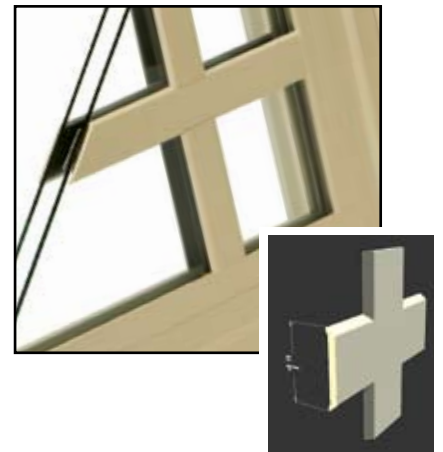

1 inch simulated divided lite grids

1 1/8 inch simulated divided lite grids